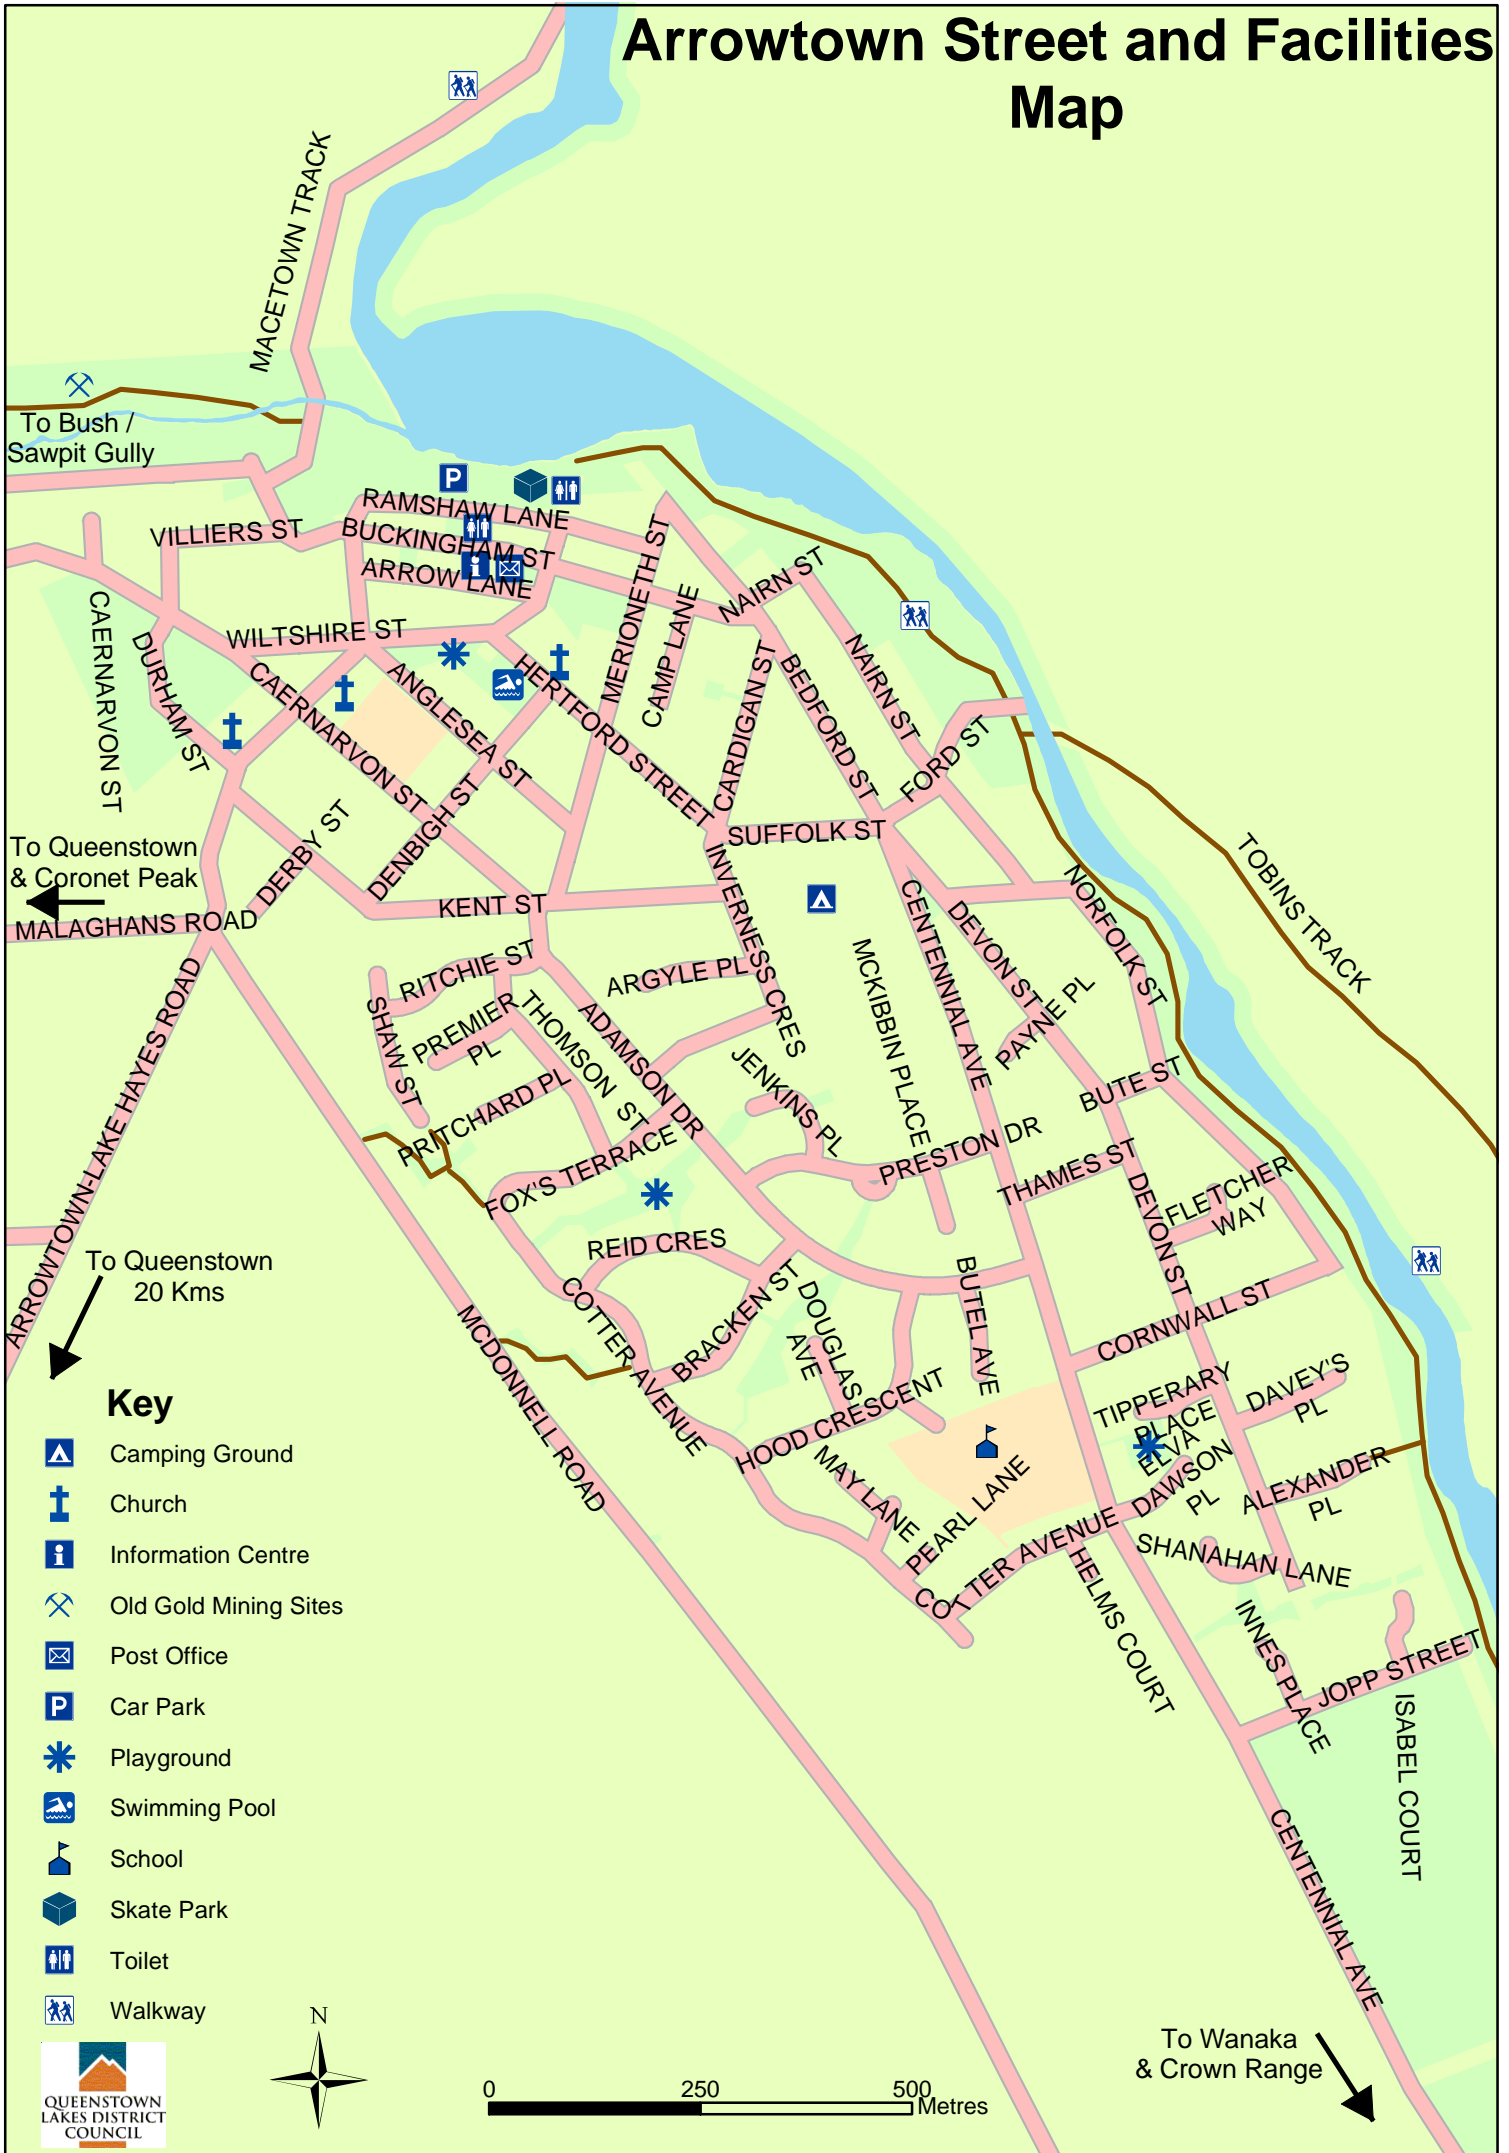

Arrowtown Street and Facilities Map

Key

-  Camping Ground
-  Church
-  Information Centre
-  Old Gold Mining Sites
-  Post Office
-  Car Park
-  Playground
-  Swimming Pool
-  School
-  Skate Park
-  Toilet
-  Walkway

To Wanaka & Crown Range